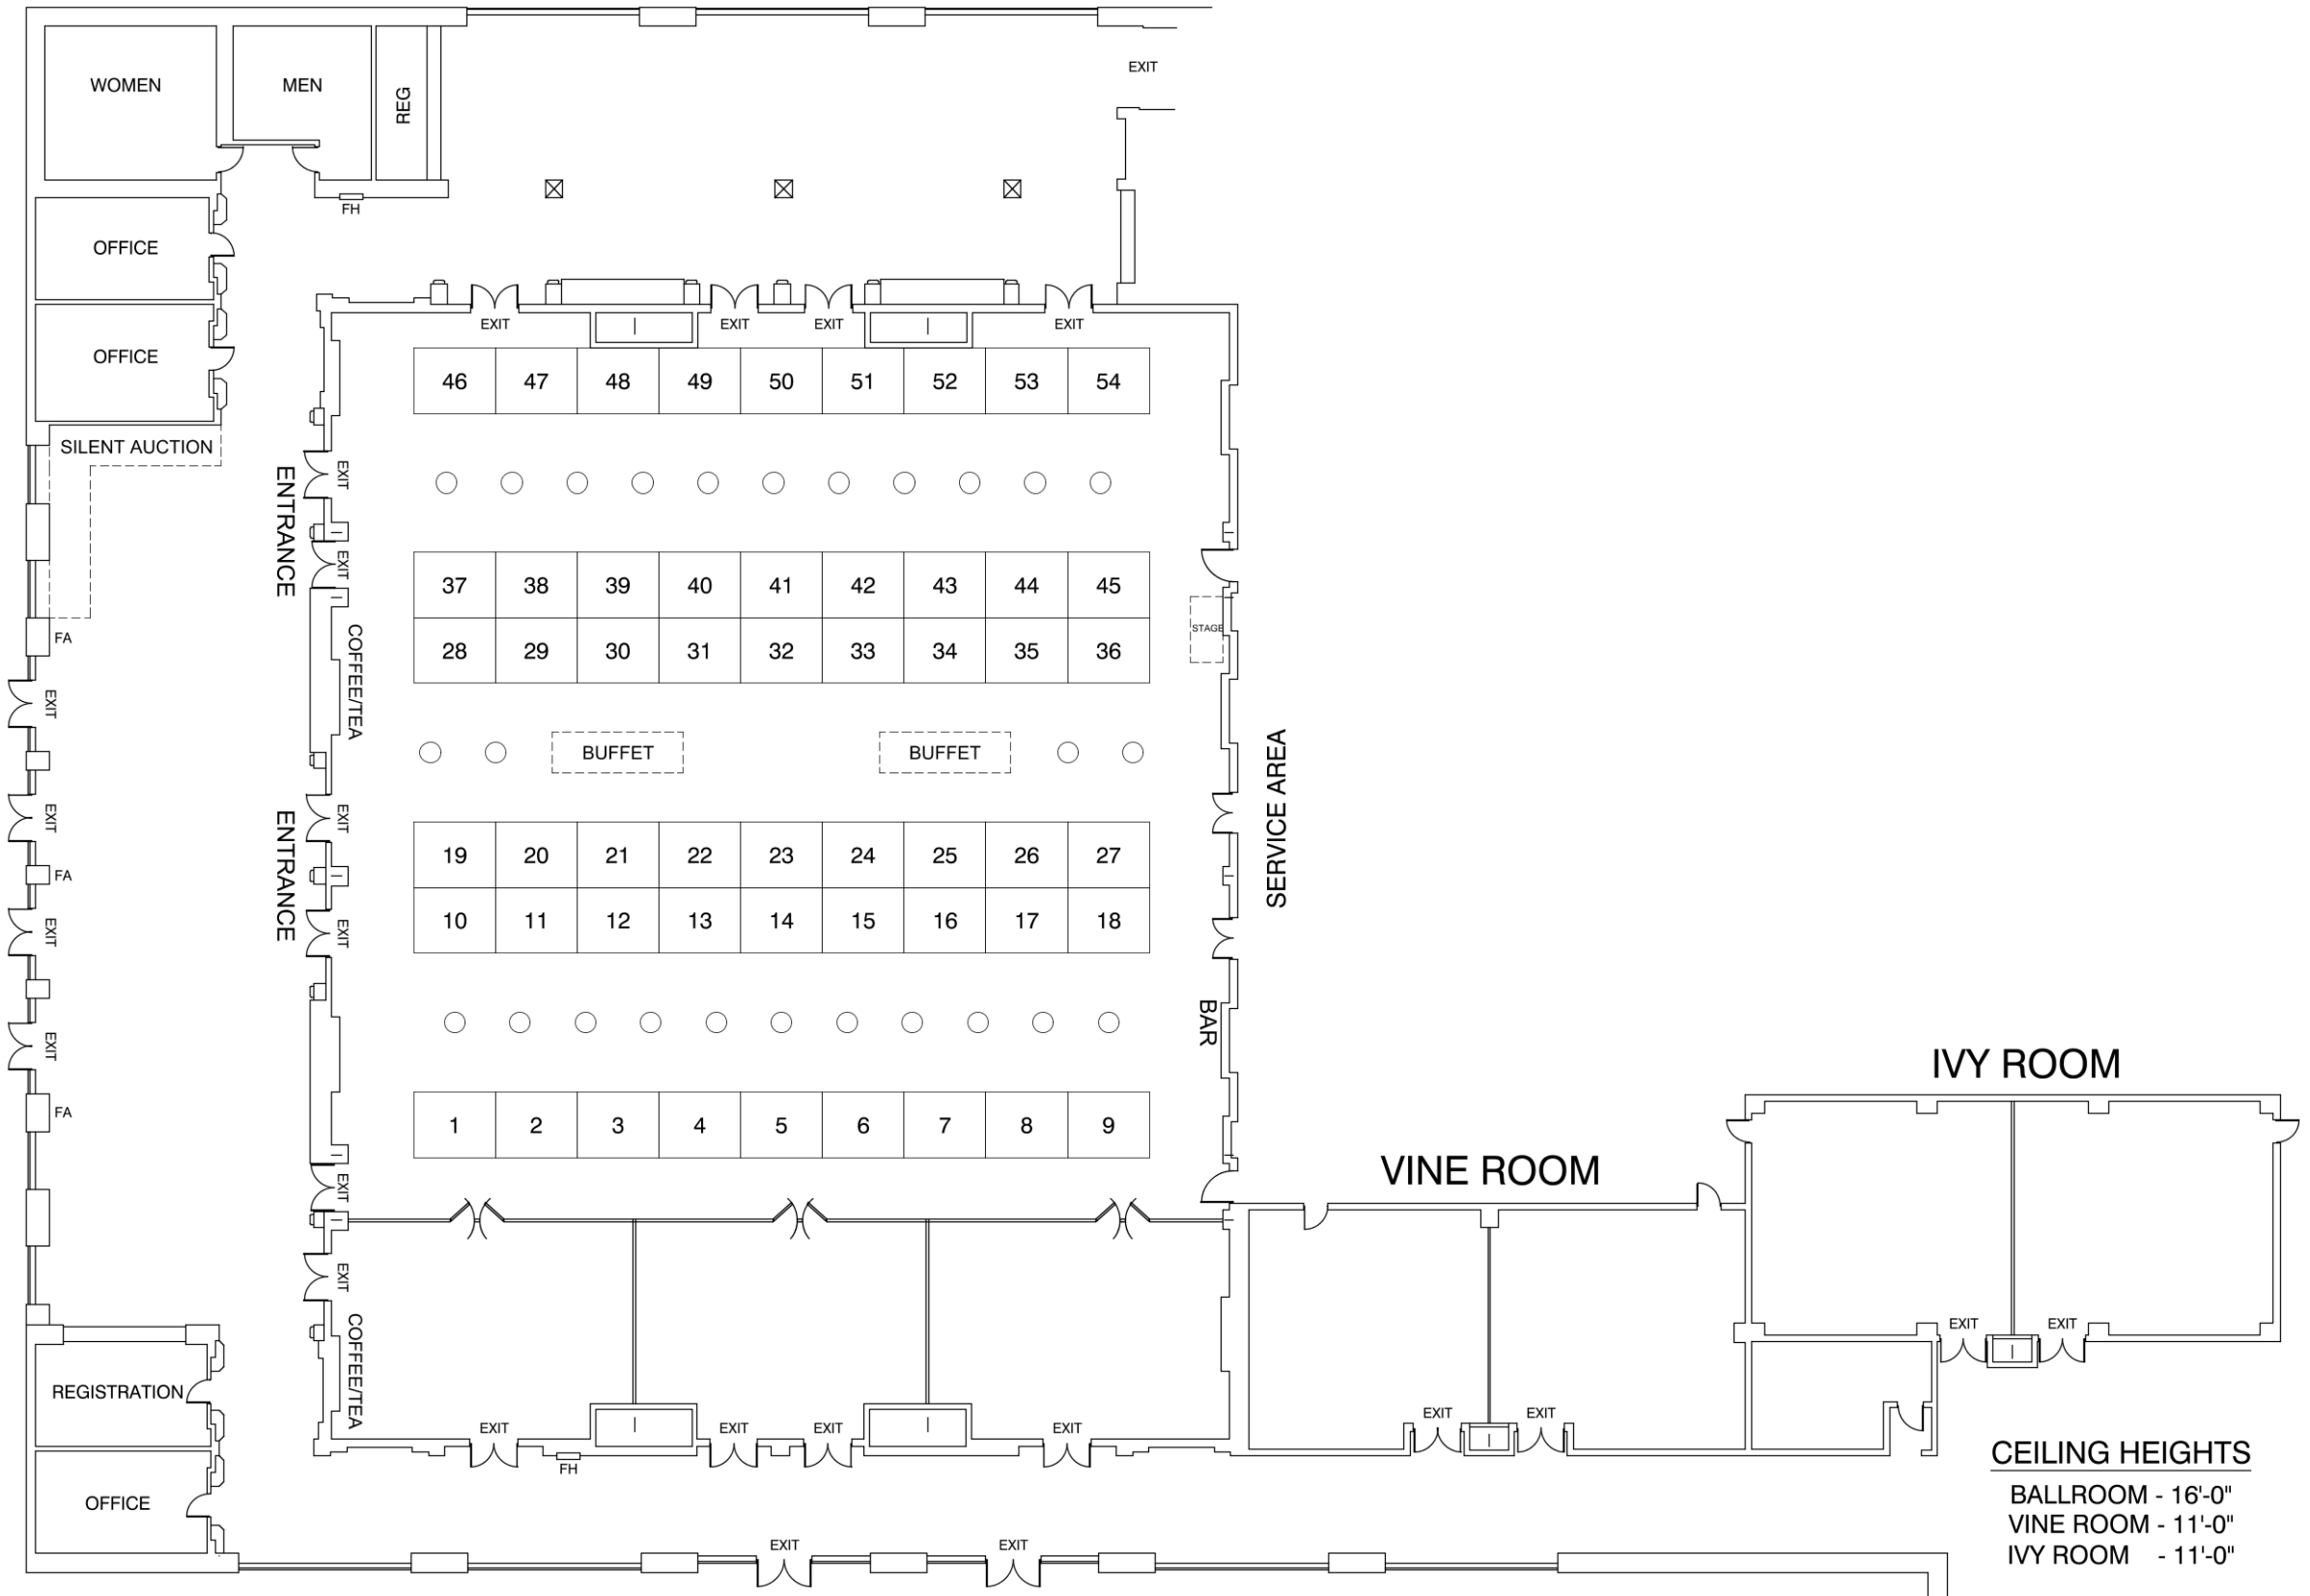

# MOODY GARDENS HOTEL & CONVENTION CENTER - MOODY BALLROOM A-E - GALVESTON, TEXAS

**CEILING HEIGHTS**  
 BALLROOM - 16'-0"  
 VINE ROOM - 11'-0"  
 IVY ROOM - 11'-0"